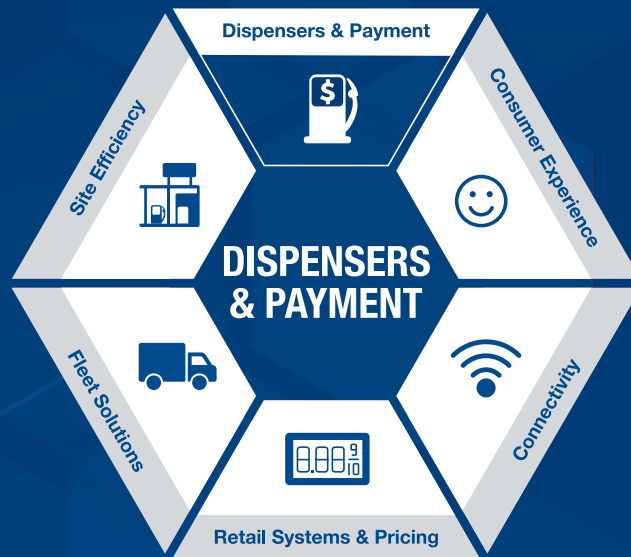

Add Power, Add Finesse, AdBlue®

Wayne Century™ 3
AdBlue® dispenser

Visit Website

DFS *Worldwide* Brands

The Blue That Makes Diesel Greener

The Wayne Century™ 3 AdBlue® fuel dispenser brings AdBlue® fluid dispensing to your fleet or retail fuel location in a discrete, compact framework. Due to its small size, it's the perfect solution for businesses wanting convenient, powerful AdBlue® refueling capabilities on-site without compromising on forecourt space.

This compact AdBlue® dispenser leverages decades of hydraulic innovation and is modular, meaning that you're able to design the dispenser you need to best provide for your business outlet.

Discretion is the name of the game for this powerful AdBlue® model. It combines understated beauty with incredible power, preferring to adopt a modest approach when it comes to shouting about its top-of-the-range, in-built technology. The Century 3 AdBlue® dispenser is the player you want on your team. It's the all-star champion when it comes to AdBlue® dispensing.

DFS *Worldwide* Brands

Little, but Living It Large

Configure It, Win With It

The Century 3 AdBlue® fuel dispenser is built with modularity in mind. We've given you the freedom to pick and choose the features best suited to your business model, so your resulting AdBlue® dispenser is nothing less than perfection.