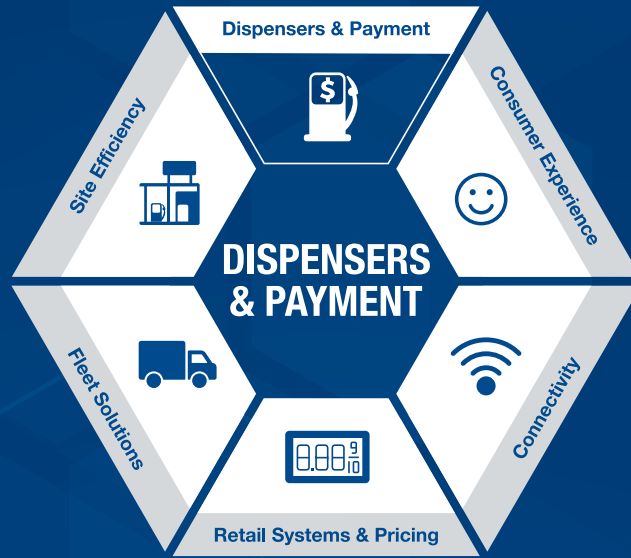

Fuel Smarter, Fuel Better, Fuel LPG

Wayne Century™ 3
LPG fuel dispenser

Visit Website

DFS *Worldwide* Brands

Lowering Emissions, Not Re-Fuel Speeds

Introducing the Wayne Helix™ Century 3 LPG fuel dispenser, our high-performance, robust dispenser designed to deliver liquefied petroleum gas (LPG) smoothly and effectively to LPG-powered vehicles. Created to meet the growing need for alternative fuels, this dispenser is built to be customized through modularity, giving you the capability to design the LPG solution you need for your business outfit.

Small, but perfectly designed, the Century 3 LPG fuel dispenser is ideal for retail forecourt environments or private fleet businesses that are limited when it comes to space, but that still need the convenience associated with having an on-site LPG dispenser.

The Century 3 LPG fuel dispenser is built to be truly modular, meaning that you're able to pick and choose the features you need in order to create the perfect LPG solution to suit your business needs.

Built on Technology Leadership

As with all of our dispensers, the Century 3 LPG fuel dispenser is designed to deliver a low total cost of ownership over its long lifetime, thanks to its reduced need for service intervention. At Dover Fueling Solutions (DFS), we're proud that our products are born from technology leadership, and the Century 3 LPG fuel dispenser is certainly no different.