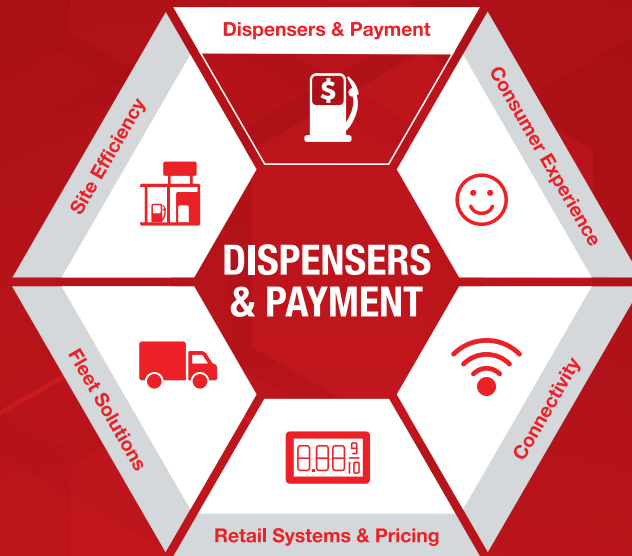

Broaden Your Forecourt Offer With LPG

There's no denying the demand for energy is diverging into alternative fuels and new energies. At Dover Fueling Solutions (DFS), we're taking steps to offer our leading technology in a product portfolio that cover the same wide range of alternative fuels.

Engineered to deliver Liquefied petroleum gas (LPG), the brand-new Tokheim Quantum™ FS LPG dispenser is unobtrusive and uncomplicated, yet powerful and efficient. Built with precision and flexibility in mind, this dispenser might be the missing element that you, as a forecourt owner, have been looking for.

What's not to love? It's flexible, small and will diversify your forecourt's fuel offering to motorists.

It's time to fuel the future with the Quantum™ FS LPG fuel dispenser.

DFS Worldwide Brands